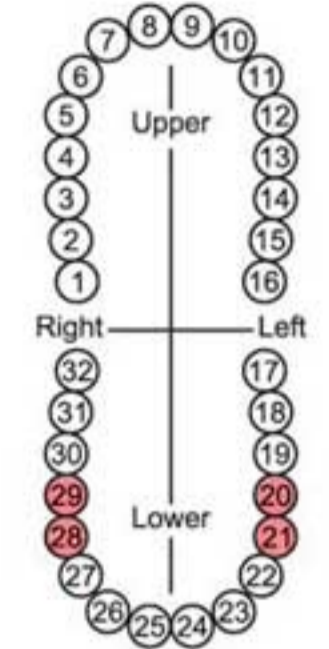

6b-02-0011
6B-050
GRAPA # 2